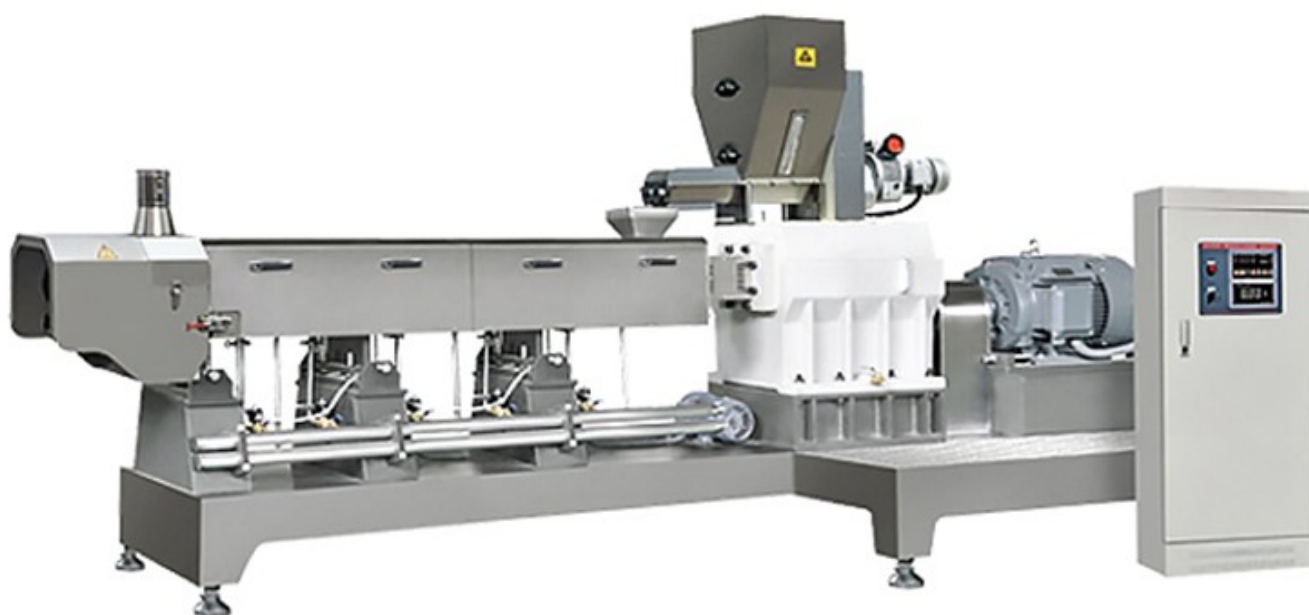

Puffed Dog Food Machine Complete Equipment

The whole set of puffed dog food machine can adjust the raw materials, temperature, moisture and other process parameters, so that the product has the characteristics of novel shape, unique taste, rich nutrition, and delicate organization, which is suitable for different pets' tastes.

The whole set of puffed dog food machine can adjust the raw materials, temperature, moisture and other process parameters, so that the product has the characteristics of novel shape, unique taste, rich nutrition, and delicate organization, which is suitable for different pets' tastes.

This production line is widely used in the production of dog, cat, fish, shrimp, fox, bird and various pet feeds. It is an ideal choice for different manufacturers. As the types of pets continue to increase, there are differences between adult and young pets, and the requirements for pet food are constantly increasing. According to this market demand, the company has researched and developed a variety of pet food production lines. According to the different output, the production line also has a variety of configurations.